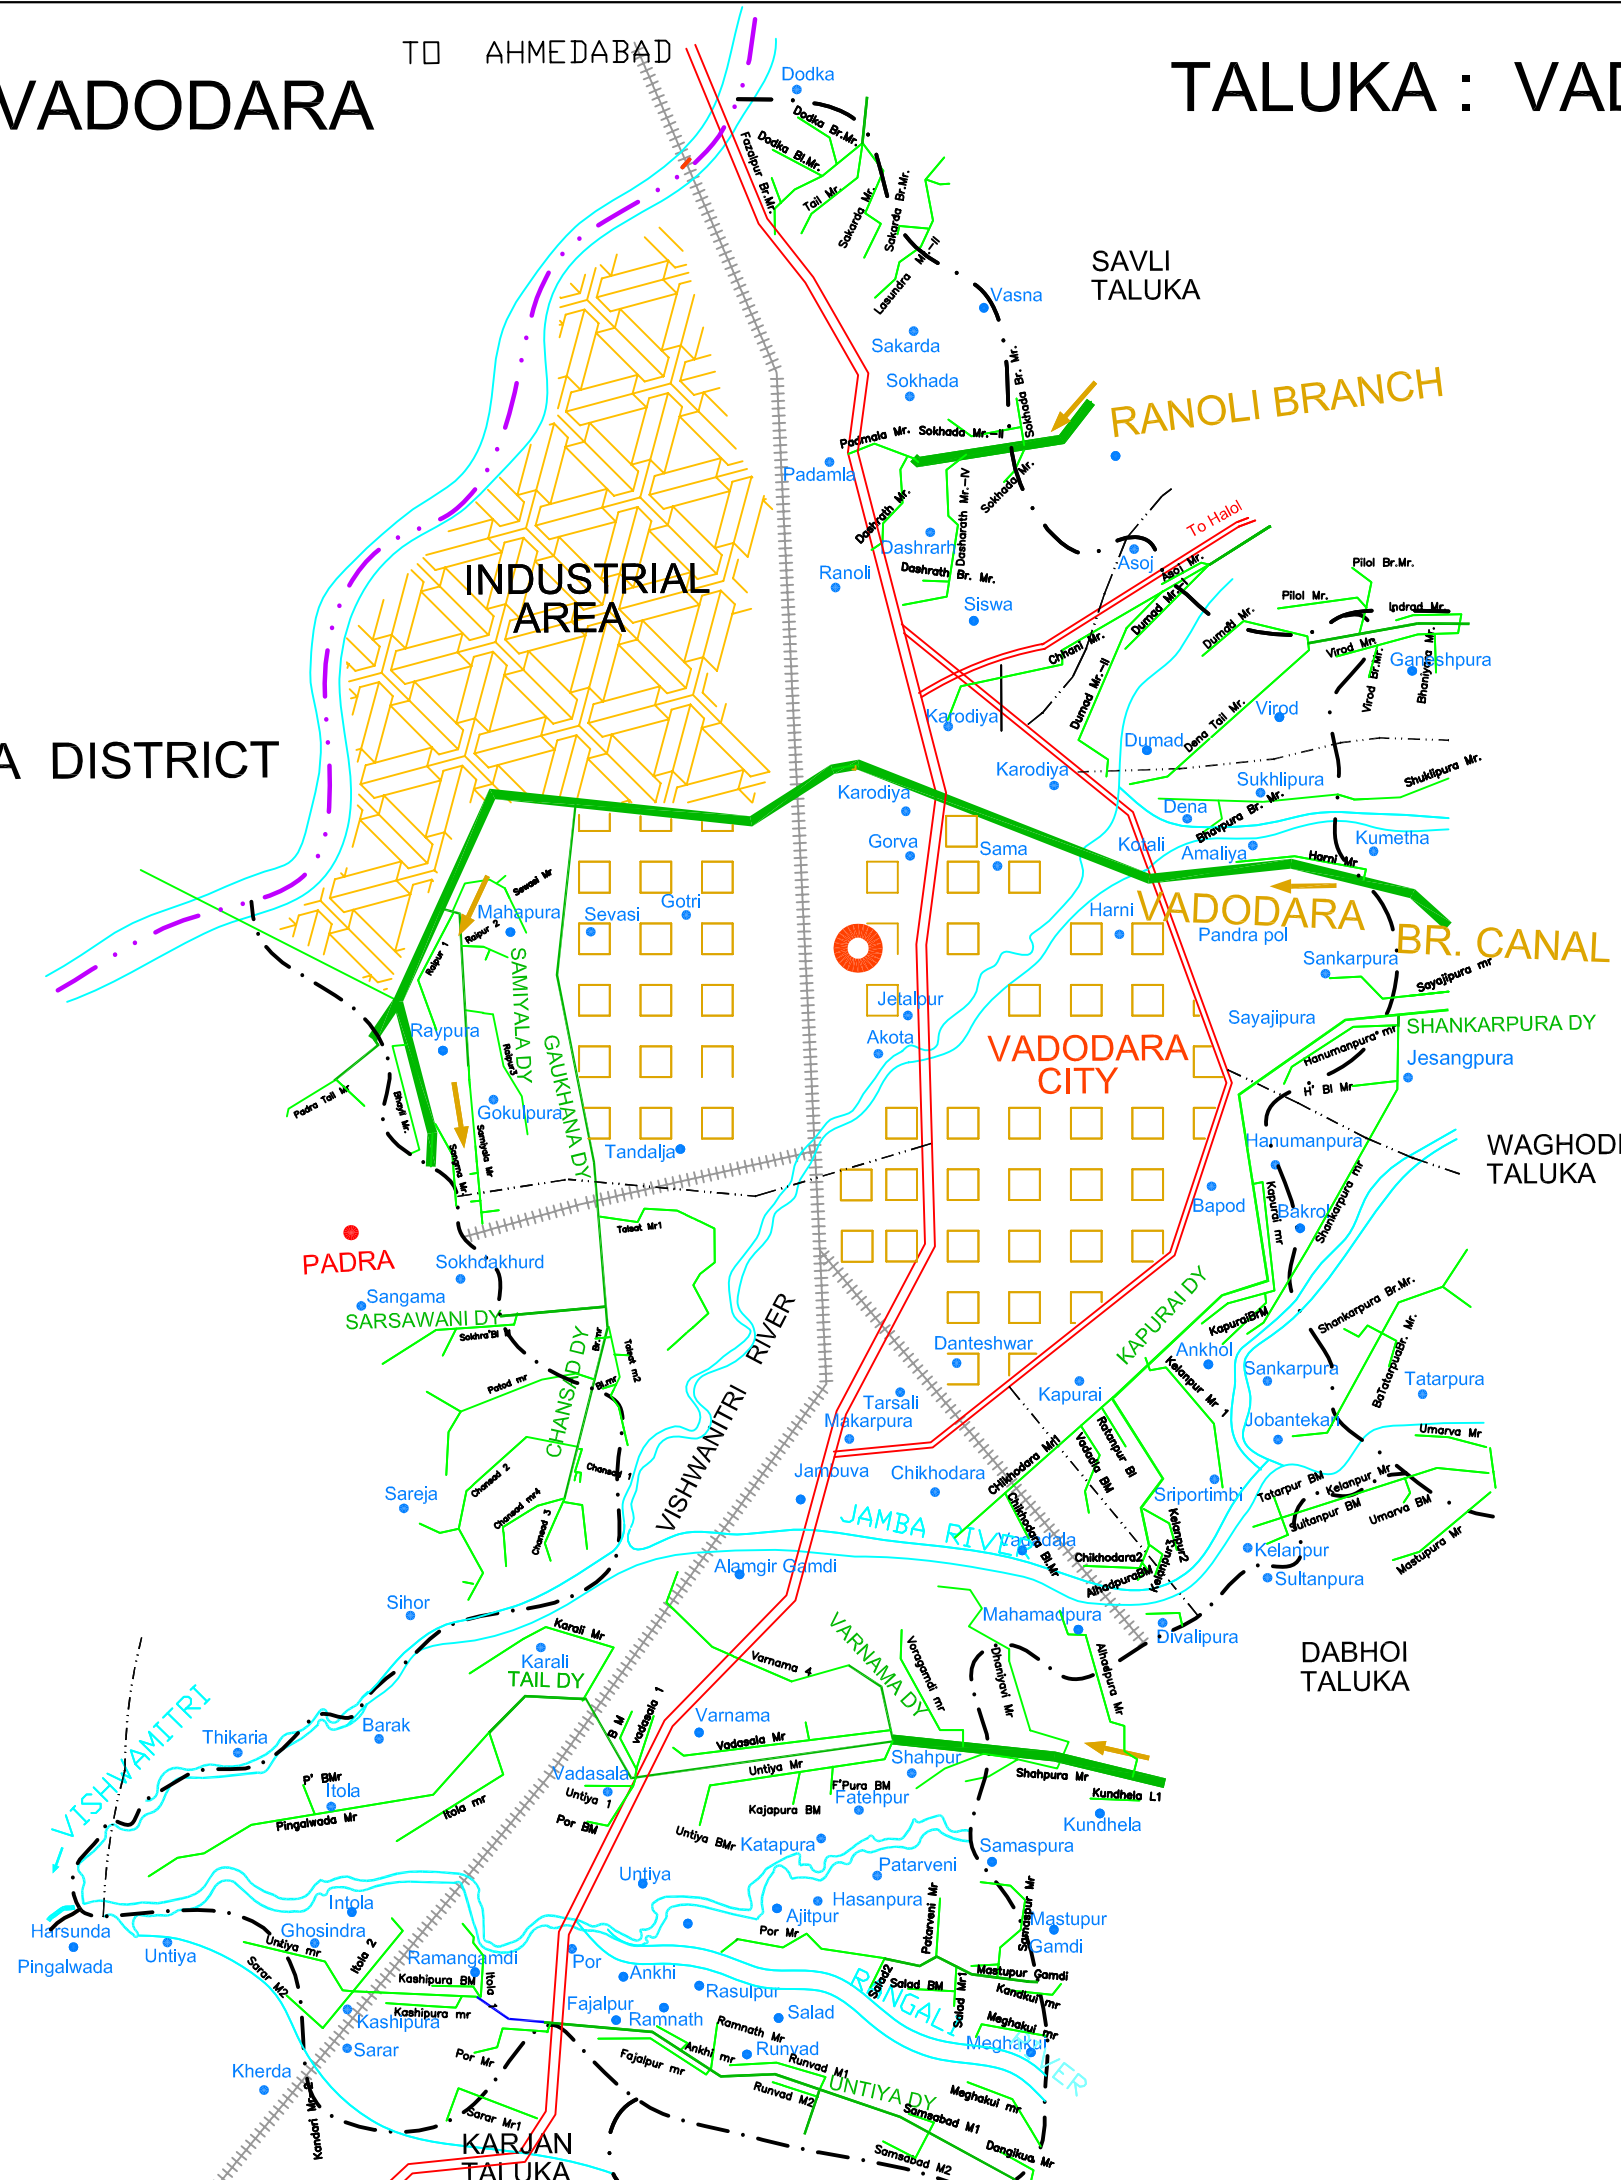

# DISTRICT : VADODARA

# TALUKA : VADODARA

KHEDA DISTRICT

## REFERENCES

1. NARMADA MAIN CANAL	
2. BRANCH CANAL	
3. DISTRIBUTORIES	
4. MINOR CANALS	
5. RAILWAY BG/NG/MG	
6. NATIONAL EXPRESSWAY	
7. NATIONAL HIGHWAY	
8. STATE HIGHWAY	
9. MAJOR DISTRICT ROAD	
10. OTHER DISTRICT ROAD	
11. DISTRICT BOUNDARY	
12. TALUKA BOUNDARY	
13. OTHER PROJECT COMMOND	
14. KHAR LAND	
15. TANKS / PONDS	
16. CITY AREA	
17. INDUSTRIAL AREA	
18. DISTRICT LOCATION	
18. TALUKA LOCATION	
20. VILLAGE LOCATION	

Sardar Sarovar Narmada Nigam Limited.

MAP OF VADODARA TALUKA UNDER PHASE-1

CHIEF ENGINEER(CANALS-1),  
SSNNL, VADODARA