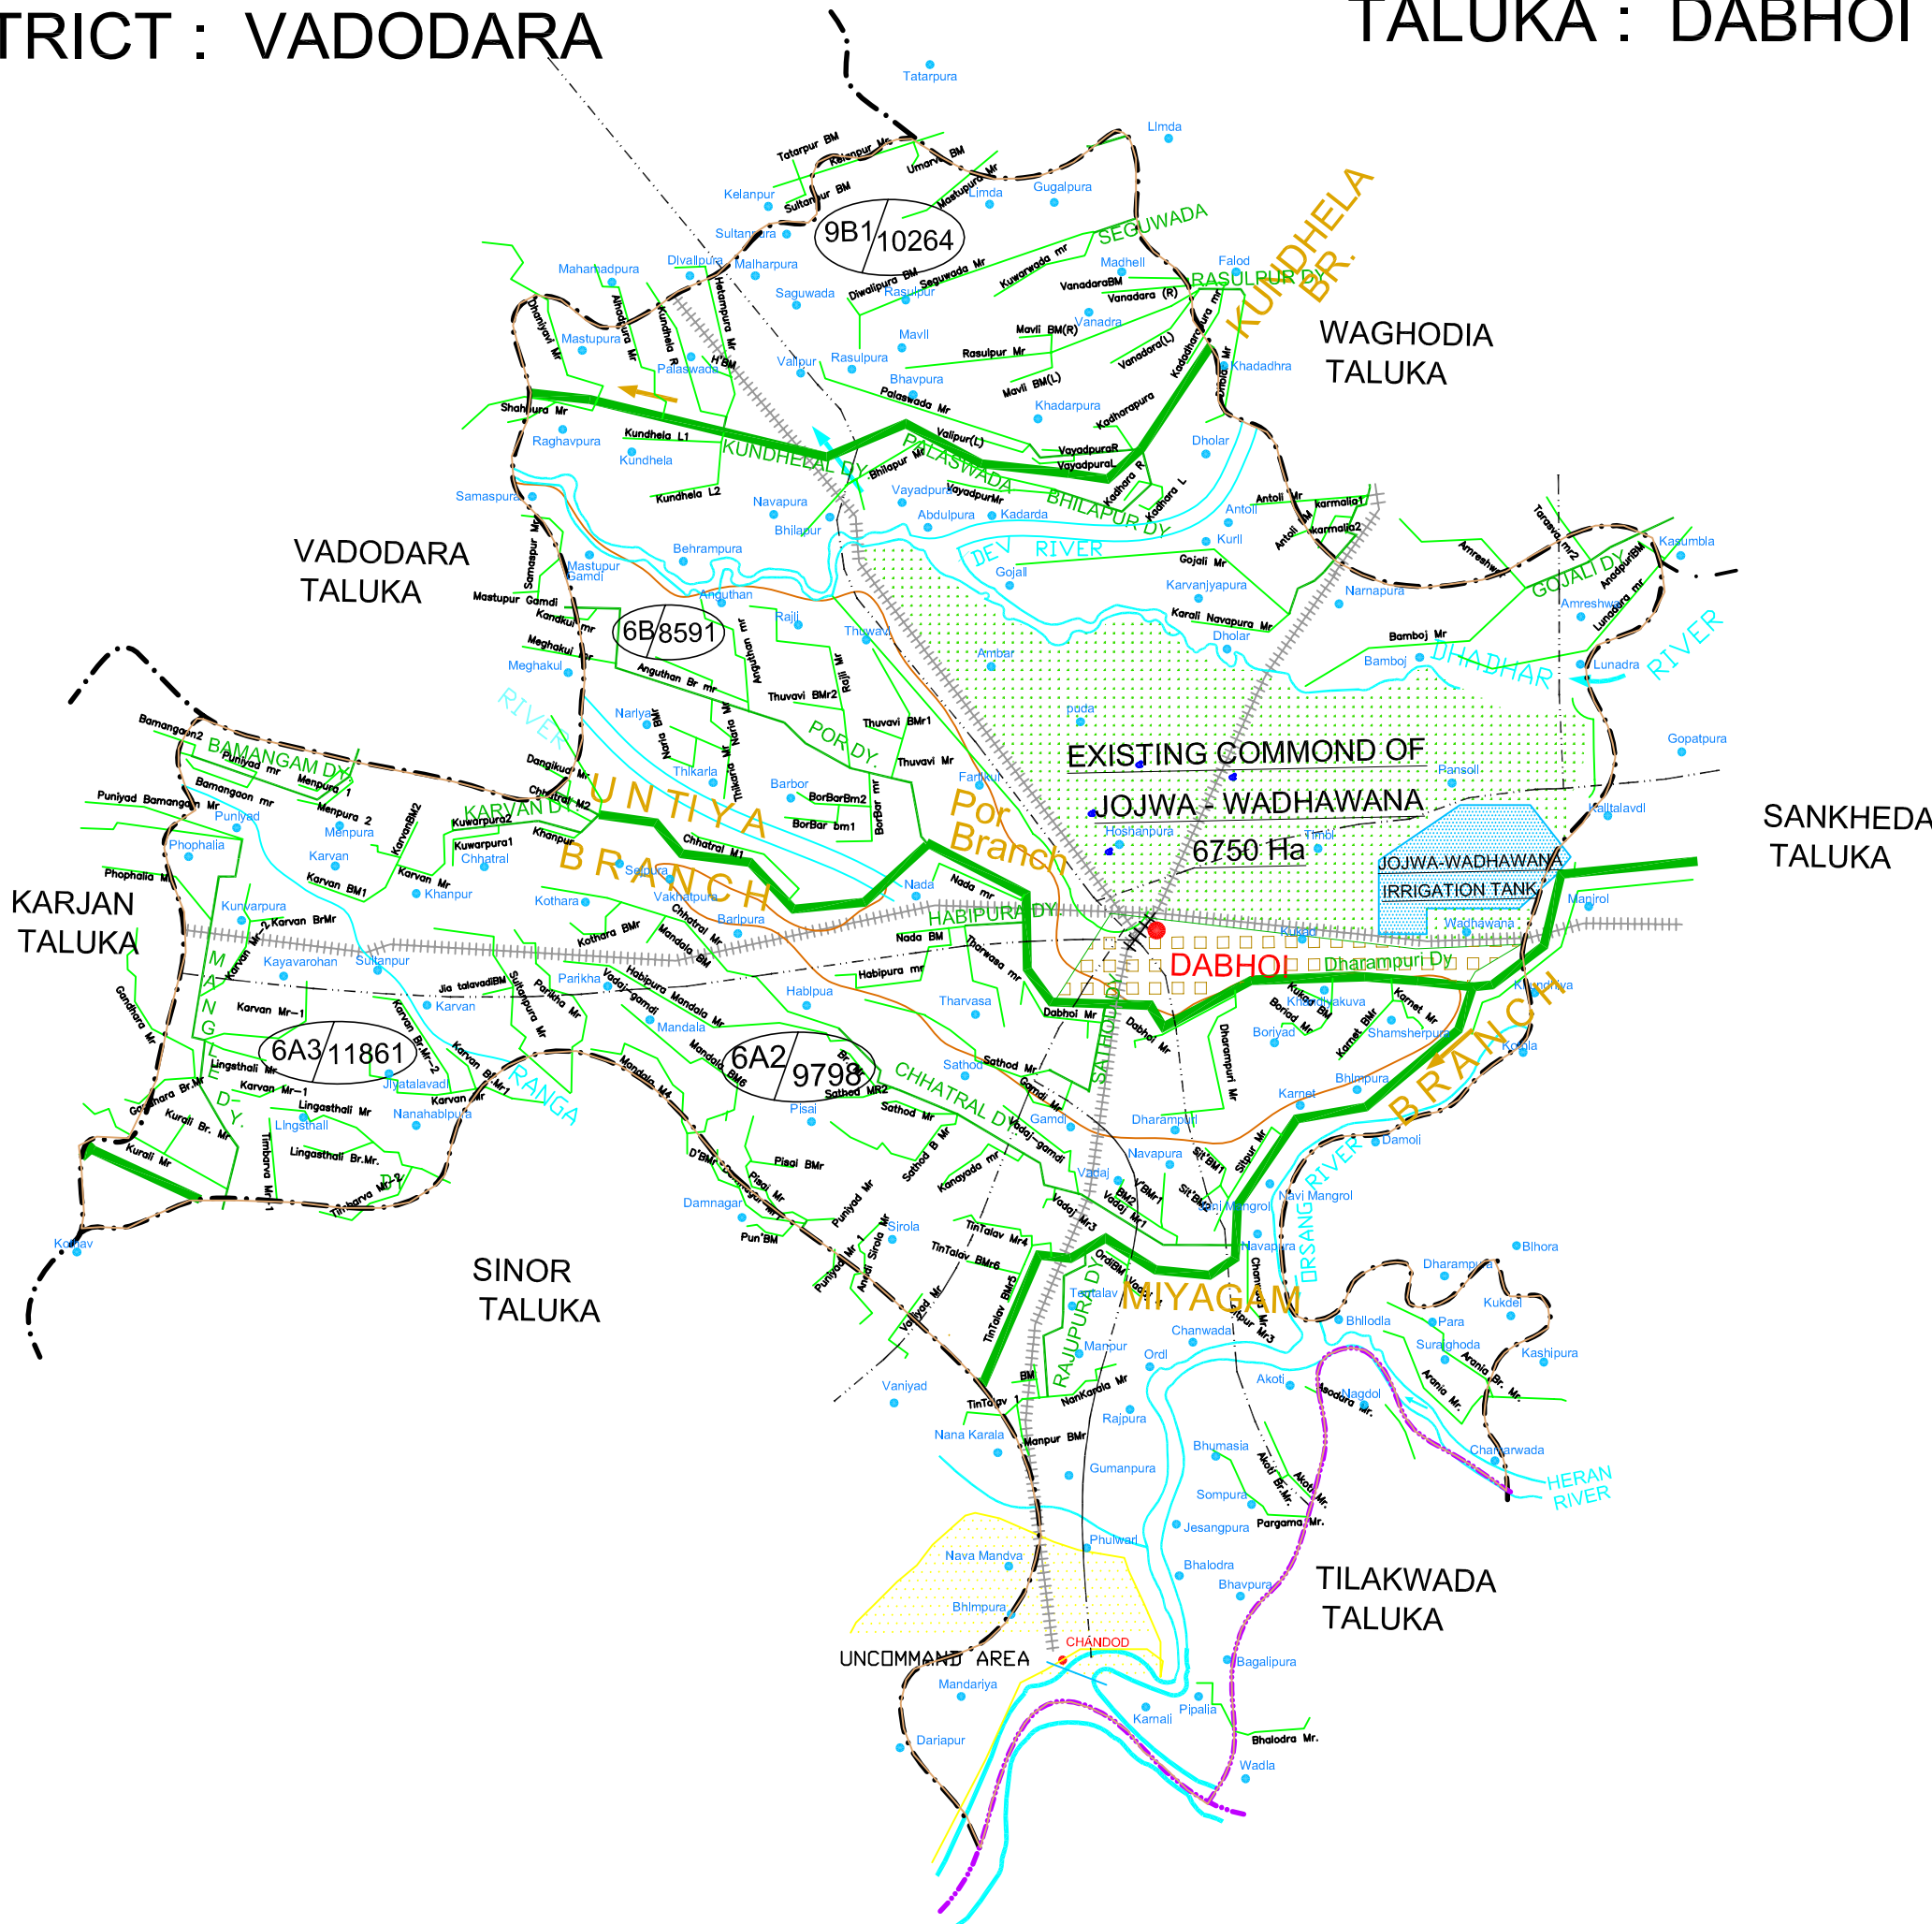

DISTRICT : VADODARA

TALUKA : DABHOI

REFERENCES

1. NARMADA MAIN CANAL	
2. BRANCH CANAL	
3. DISTRIBUTORIES	
4. MINOR CANALS	
5. RAILWAY BG/NG/MG	
6. NATIONAL EXPRESSWAY	
7. NATIONAL HIGHWAY	
8. STATE HIGHWAY	
9. MAJOR DISTRICT ROAD	
10. OTHER DISTRICT ROAD	
11. DISTRICT BOUNDARY	
12. TALUKA BOUNDARY	
13. OTHER PROJECT COMMOND	
14. KHAR LAND	
15. TANKS / PONDS	
16. CITY AREA	
17. INDUSTRIAL AREA	
18. DISTRICT LOCATION	
18. TALUKA LOCATION	
20. VILLAGE LOCATION	

Sardar Sarovar Narmada Nigam Limited.

MAP OF DABHOI TALUKA
UNDER PHASE-1

CHIEF ENGINEER(CANALS-1),
SSNNL, VADODARA