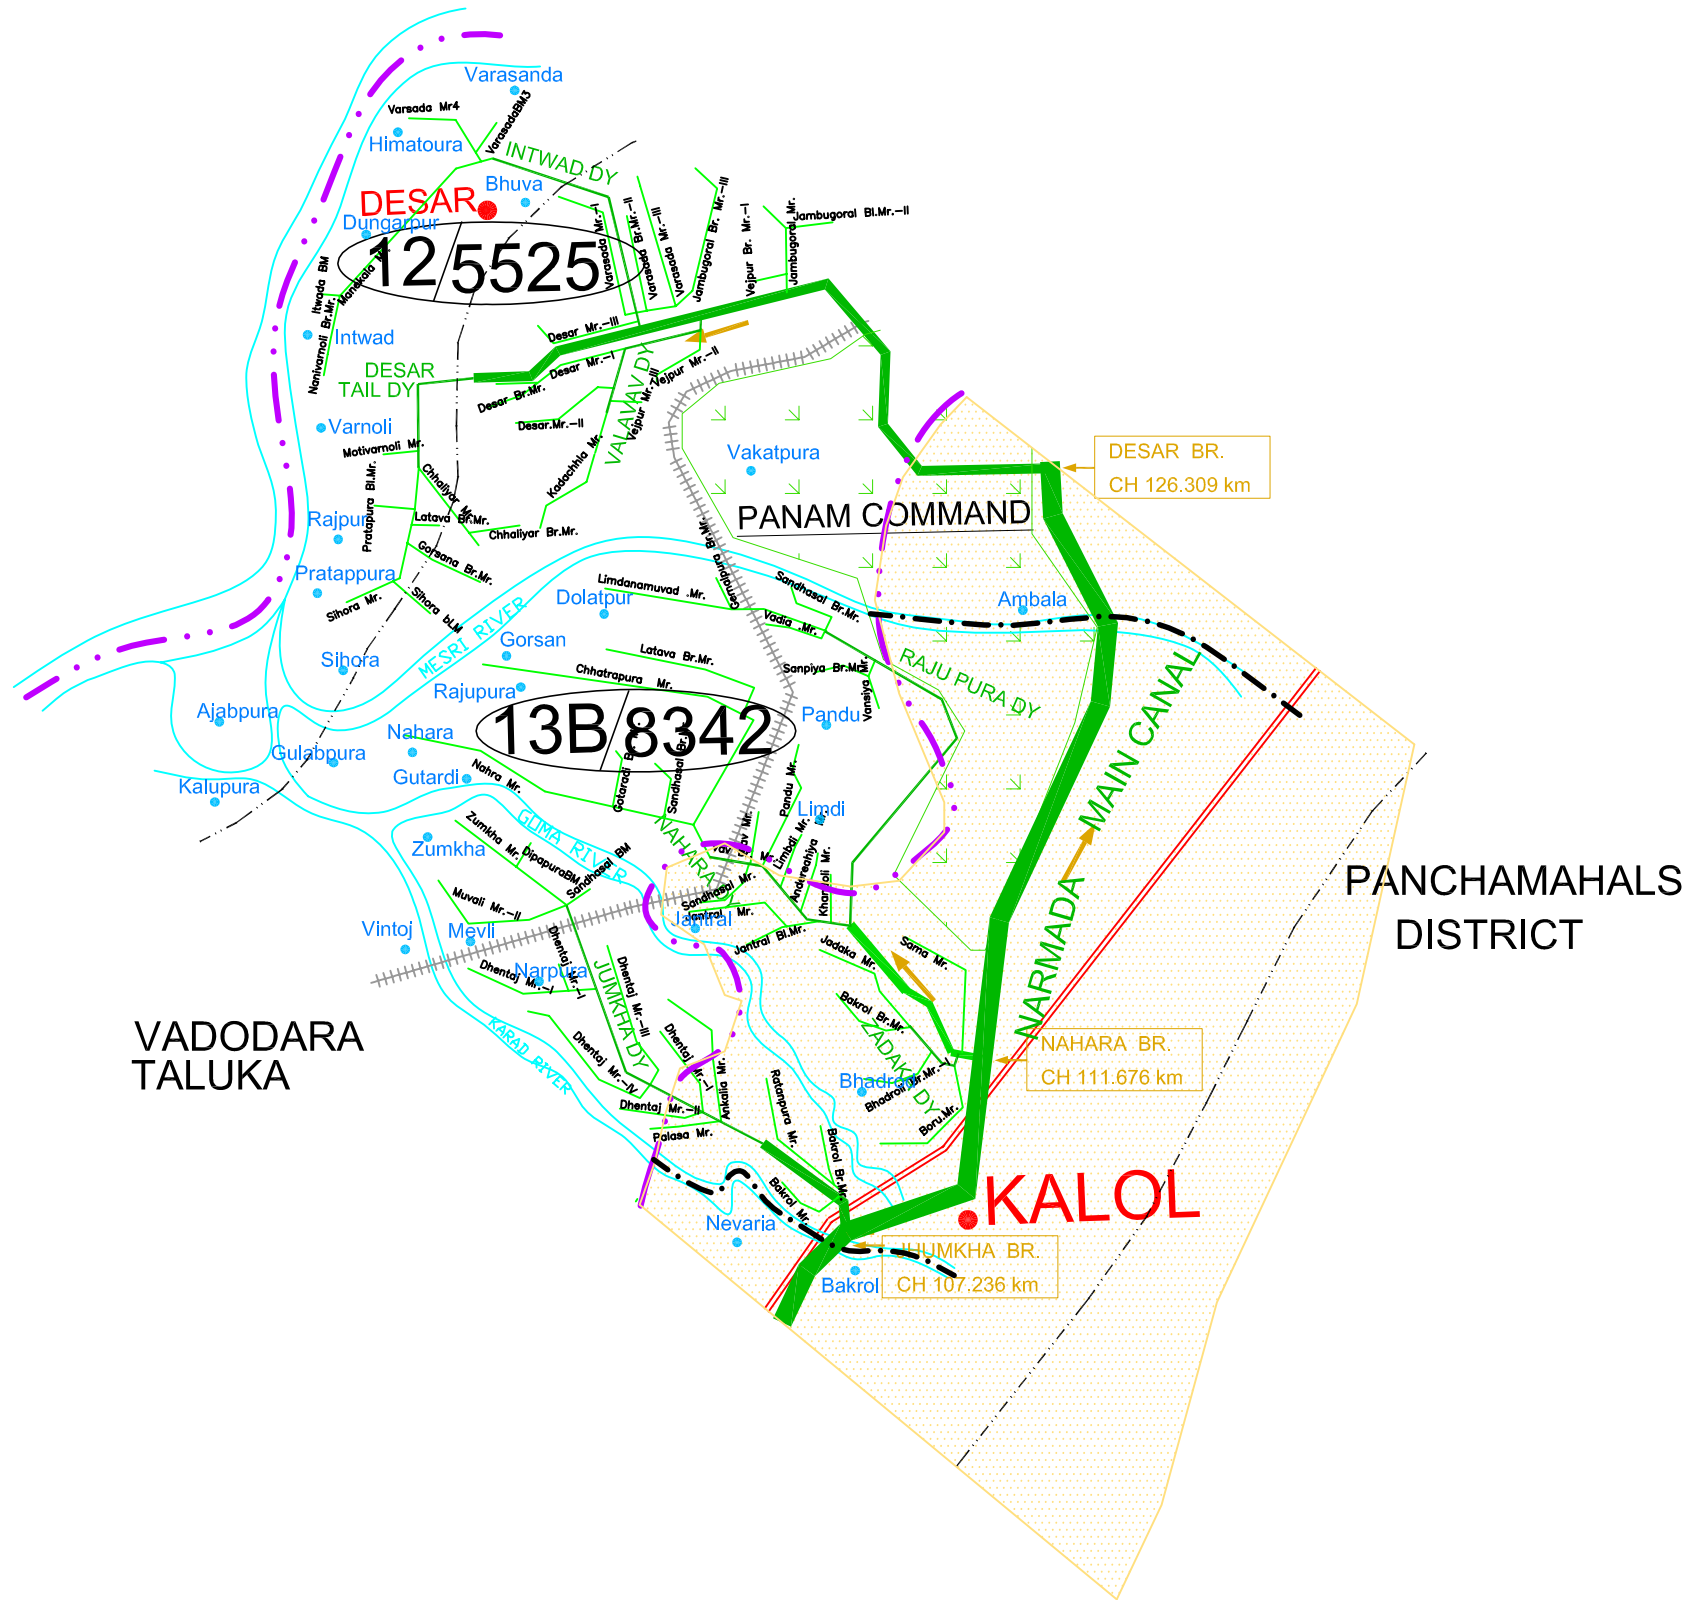

DISTRICT : PANCHMAHALS

TALUKA : KALOL

REFERENCES

1. NARMADA MAIN CANAL	
2. BRANCH CANAL	
3. DISTRIBUTORIES	
4. MINOR CANALS	
5. RAILWAY BG/NG/MG	
6. NATIONAL EXPRESSWAY	
7. NATIONAL HIGHWAY	
8. STATE HIGHWAY	
9. MAJOR DISTRICT ROAD	
10. OTHER DISTRICT ROAD	
11. DISTRICT BOUNDARY	
12. TALUKA BOUNDARY	
13. OTHER PROJECT COMMOND	
14. KHAR LAND	
15. TANKS / PONDS	
16. CITY AREA	
17. INDUSTRIAL AREA	
18. DISTRICT LOCATION	
18. TALUKA LOCATION	
20. VILLAGE LOCATION	

Sardar Sarovar Narmada Nigam Limited.

MAP OF KALOL TALUKA  
UNDER PHASE-1

CHIEF ENGINEER(CANALS-1),  
SSNNL, VADODARA