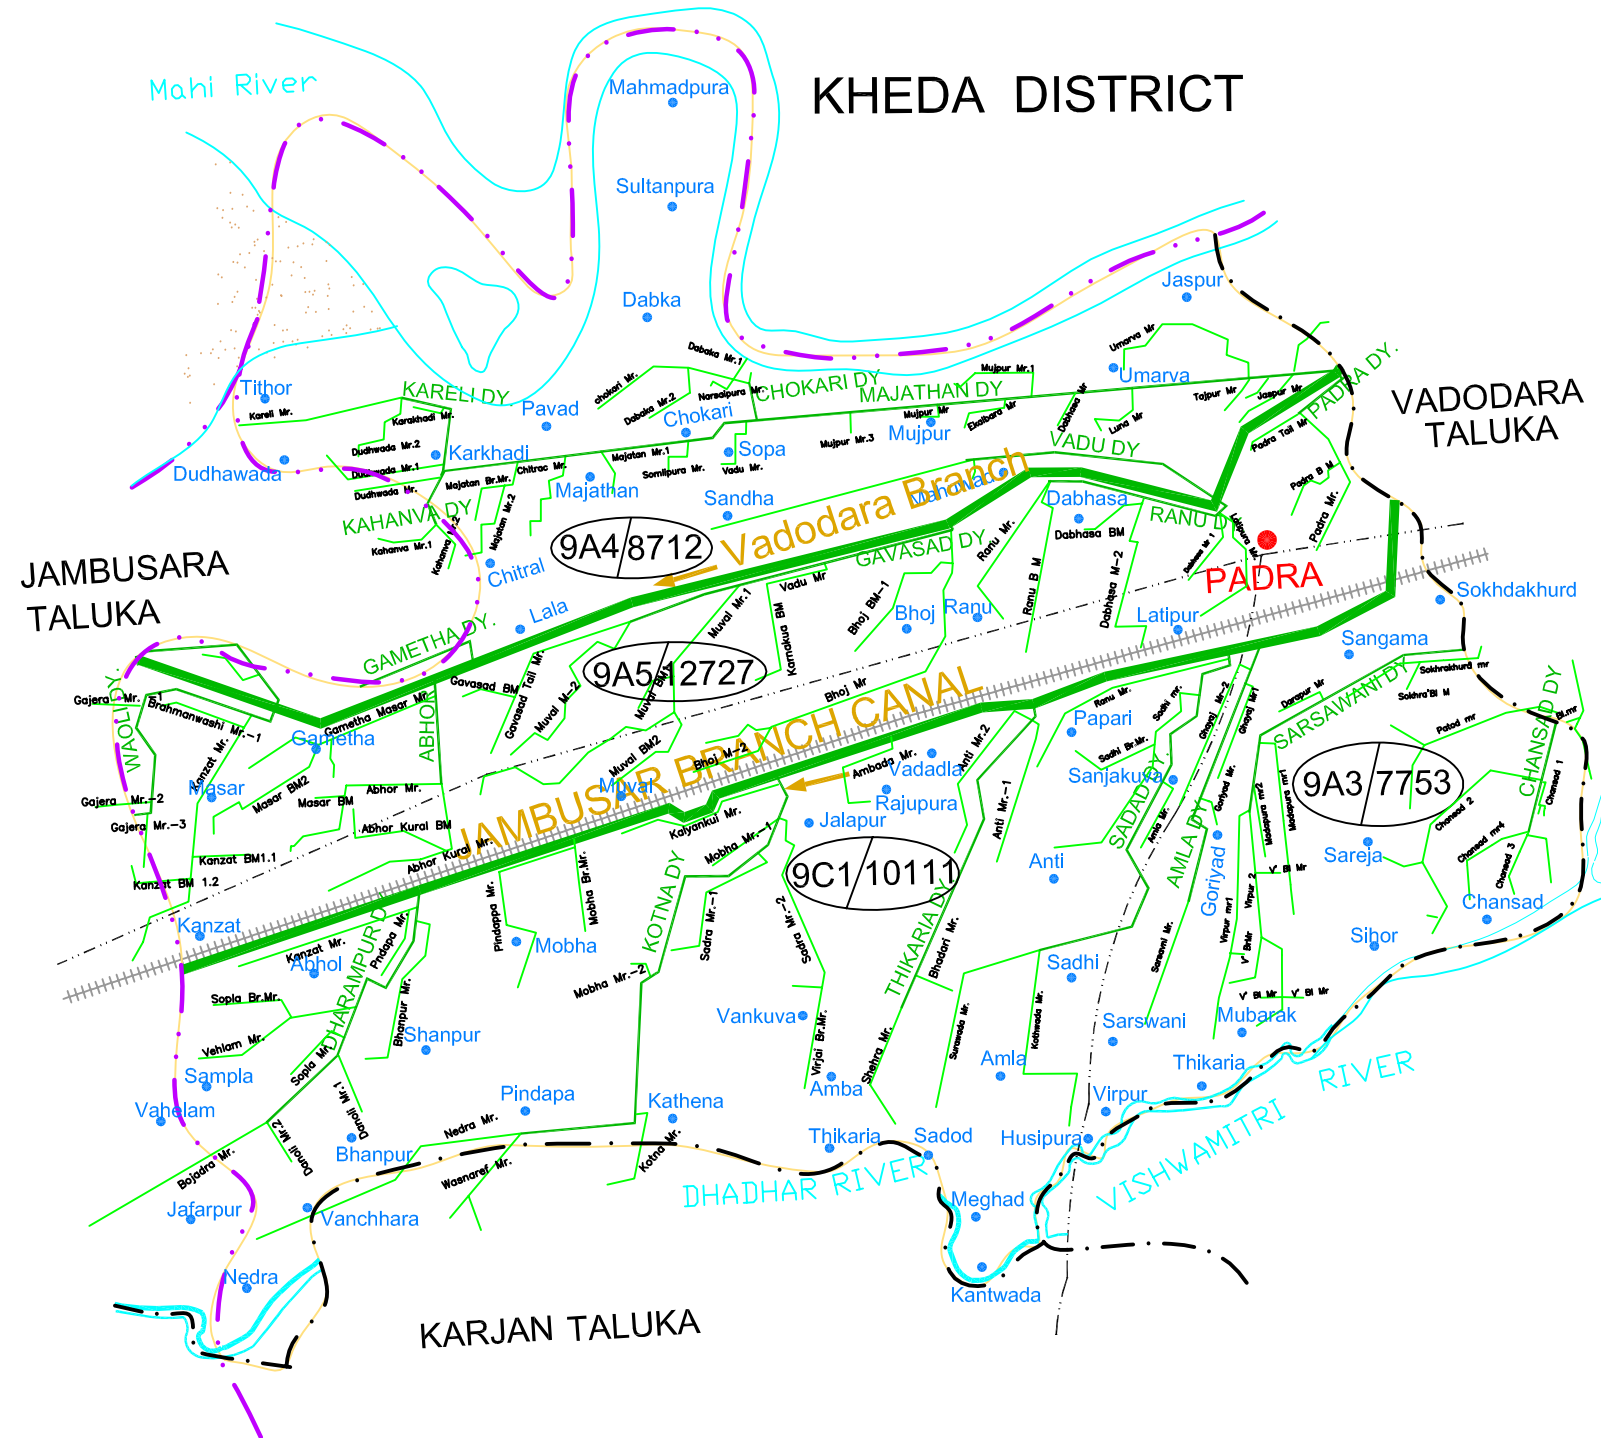

DISTRICT : VADODARA

TALUKA : PADRA

REFERENCES

1. NARMADA MAIN CANAL	
2. BRANCH CANAL	
3. DISTRIBUTORIES	
4. MINOR CANALS	
5. RAILWAY BG/NG/MG	
6. NATIONAL EXPRESSWAY	
7. NATIONAL HIGHWAY	
8. STATE HIGHWAY	
9. MAJOR DISTRICT ROAD	
10. OTHER DISTRICT ROAD	
11. DISTRICT BOUNDARY	
12. TALUKA BOUNDARY	
13. OTHER PROJECT COMMOND	
14. KHAR LAND	
15. TANKS / PONDS	
16. CITY AREA	
17. INDUSTRIAL AREA	
18. DISTRICT LOCATION	
18. TALUKA LOCATION	
20. VILLAGE LOCATION	

Sardar Sarovar Narmada Nigam Limited.

MAP OF PADRA TALUKA
UNDER PHASE-1

CHIEF ENGINEER(CANALS-1),
SSNNL, VADODARA