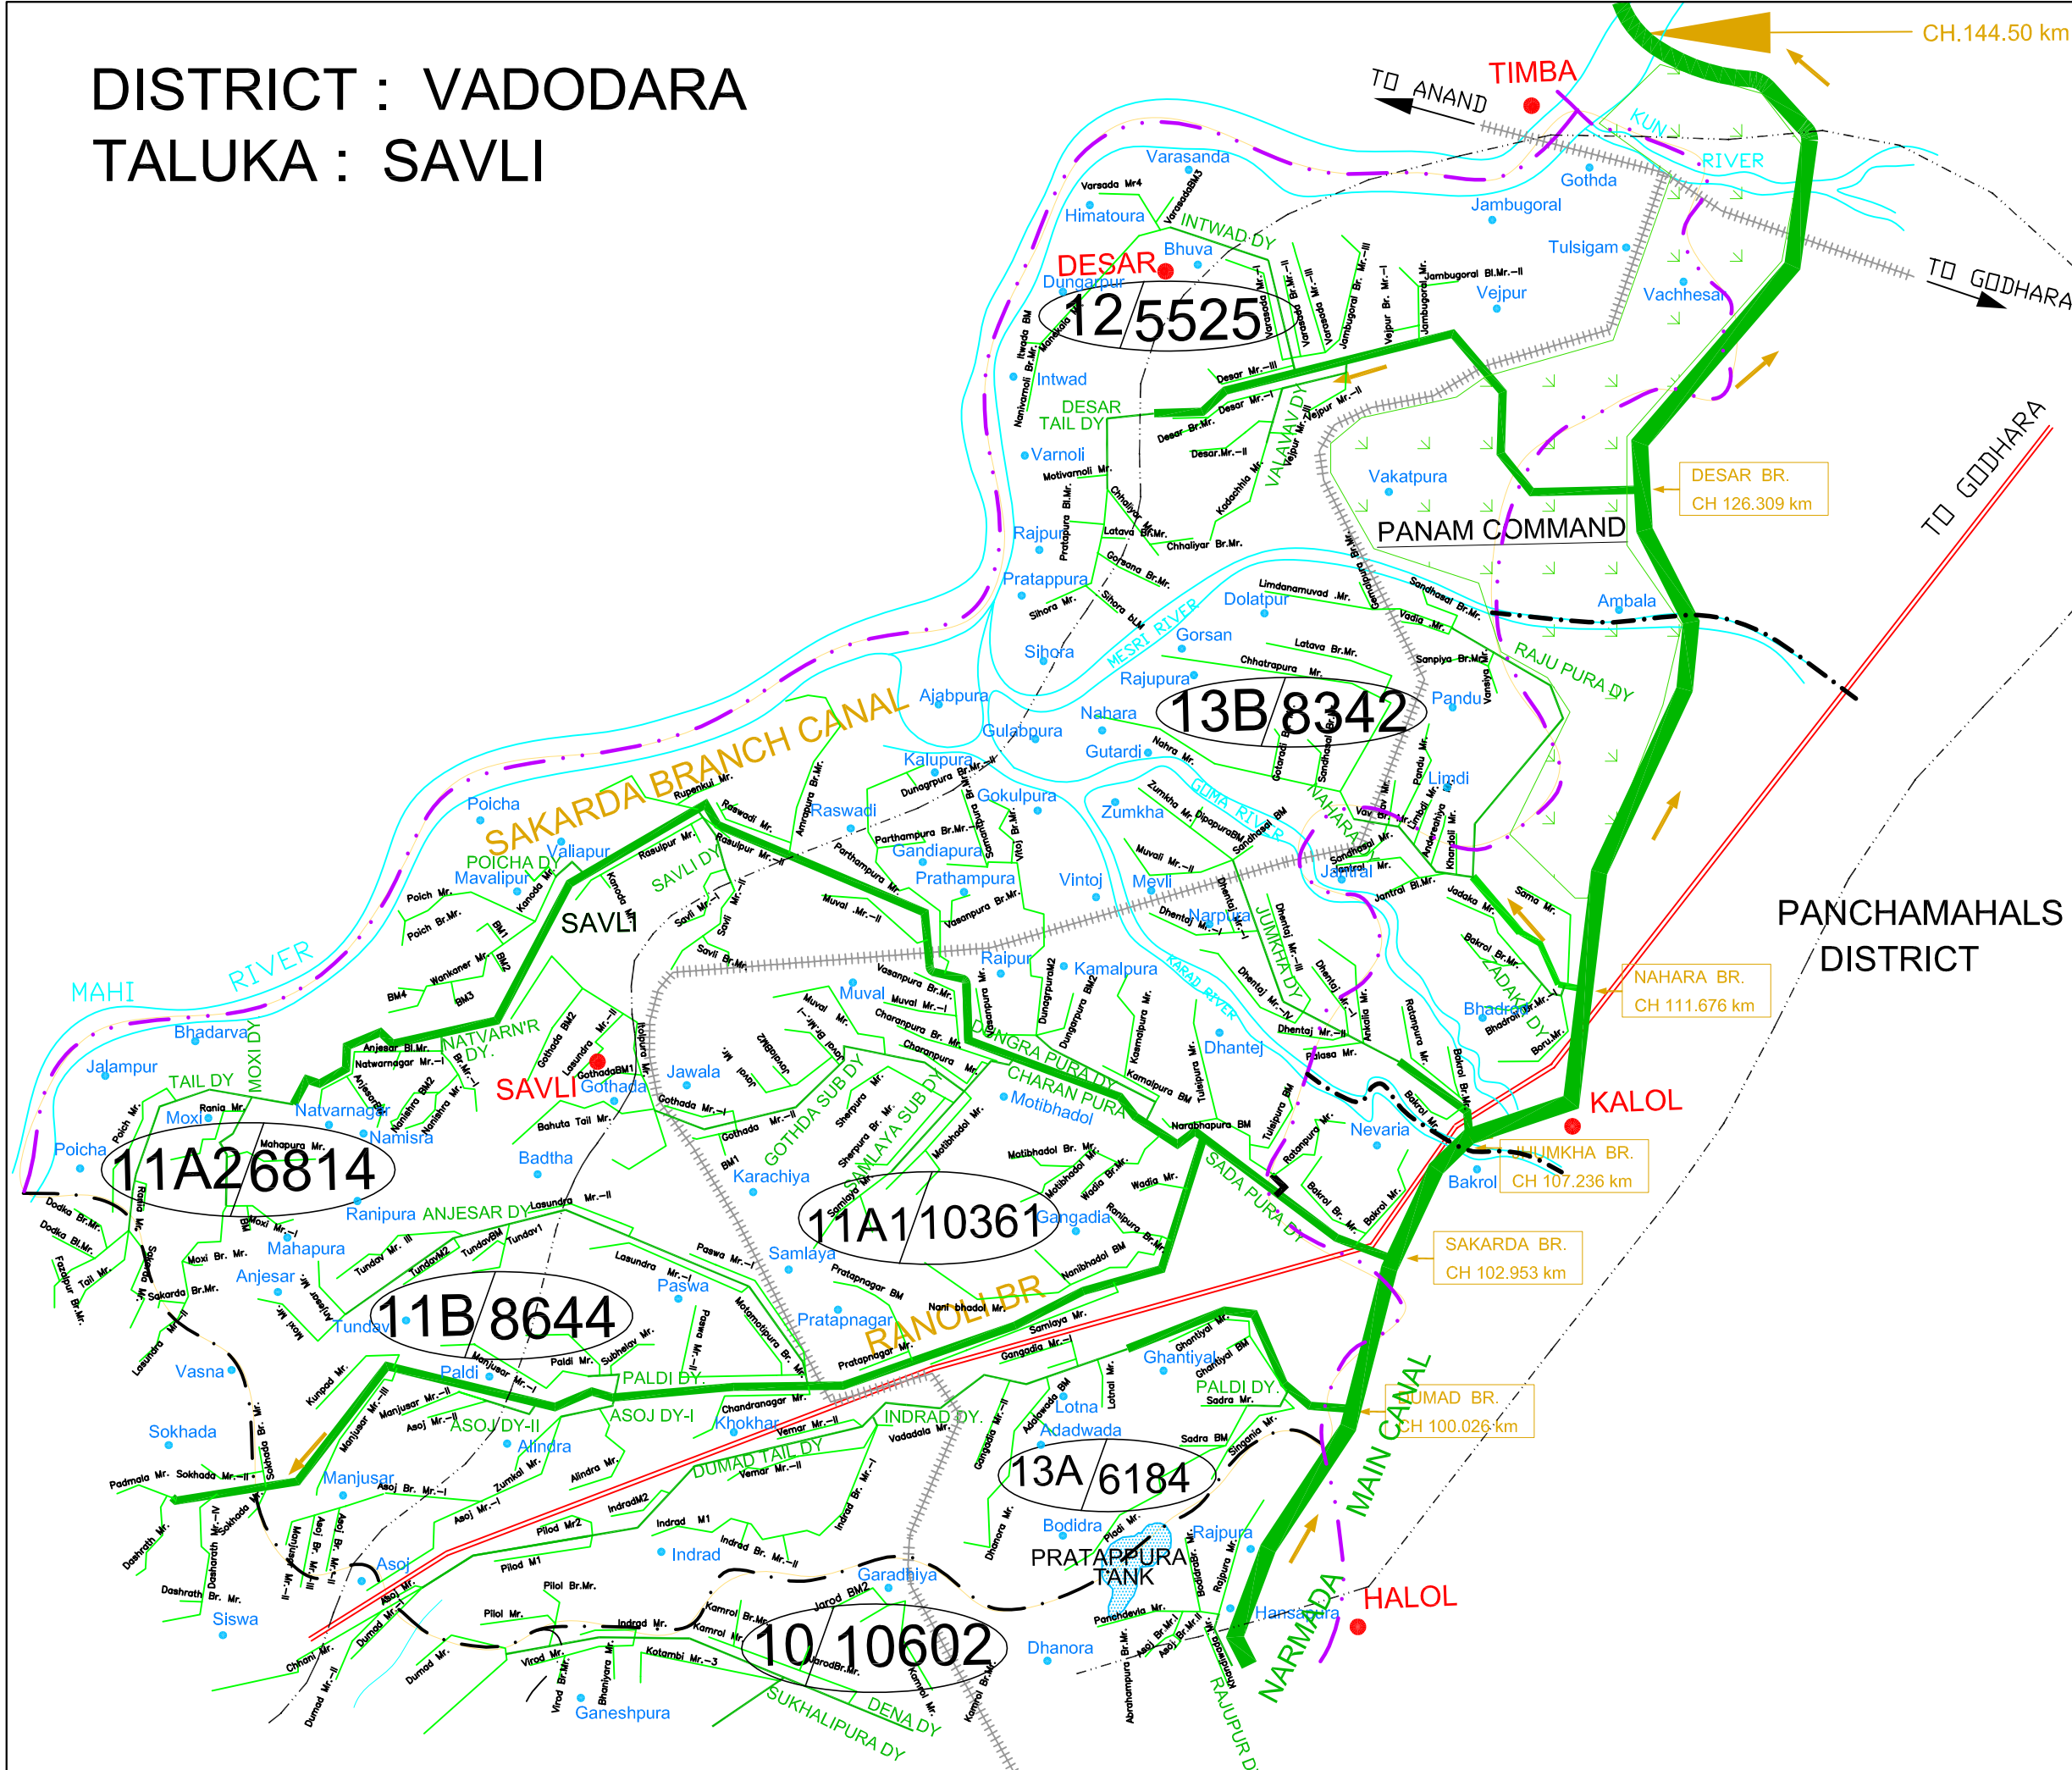

DISTRICT : VADODARA
TALUKA : SAVLI

REFERENCES

1. NARMADA MAIN CANAL	
2. BRANCH CANAL	
3. DISTRIBUTORIES	
4. MINOR CANALS	
5. RAILWAY BG/NG/MG	
6. NATIONAL EXPRESSWAY	
7. NATIONAL HIGHWAY	
8. STATE HIGHWAY	
9. MAJOR DISTRICT ROAD	
10. OTHER DISTRICT ROAD	
11. DISTRICT BOUNDARY	
12. TALUKA BOUNDARY	
13. OTHER PROJECT COMMAND	
14. KHAR LAND	
15. TANKS / PONDS	
16. CITY AREA	
17. INDUSTRIAL AREA	
18. DISTRICT LOCATION	
18. TALUKA LOCATION	
20. VILLAGE LOCATION	

Sardar Sarovar Narmada Nigam Limited.

MAP OF SAVLI TALUKA
UNDER PHASE-1

CHIEF ENGINEER(CANALS-1),
SSNNL, VADODARA

VADODARA DISTRICT
WAGHODIA TALUKA