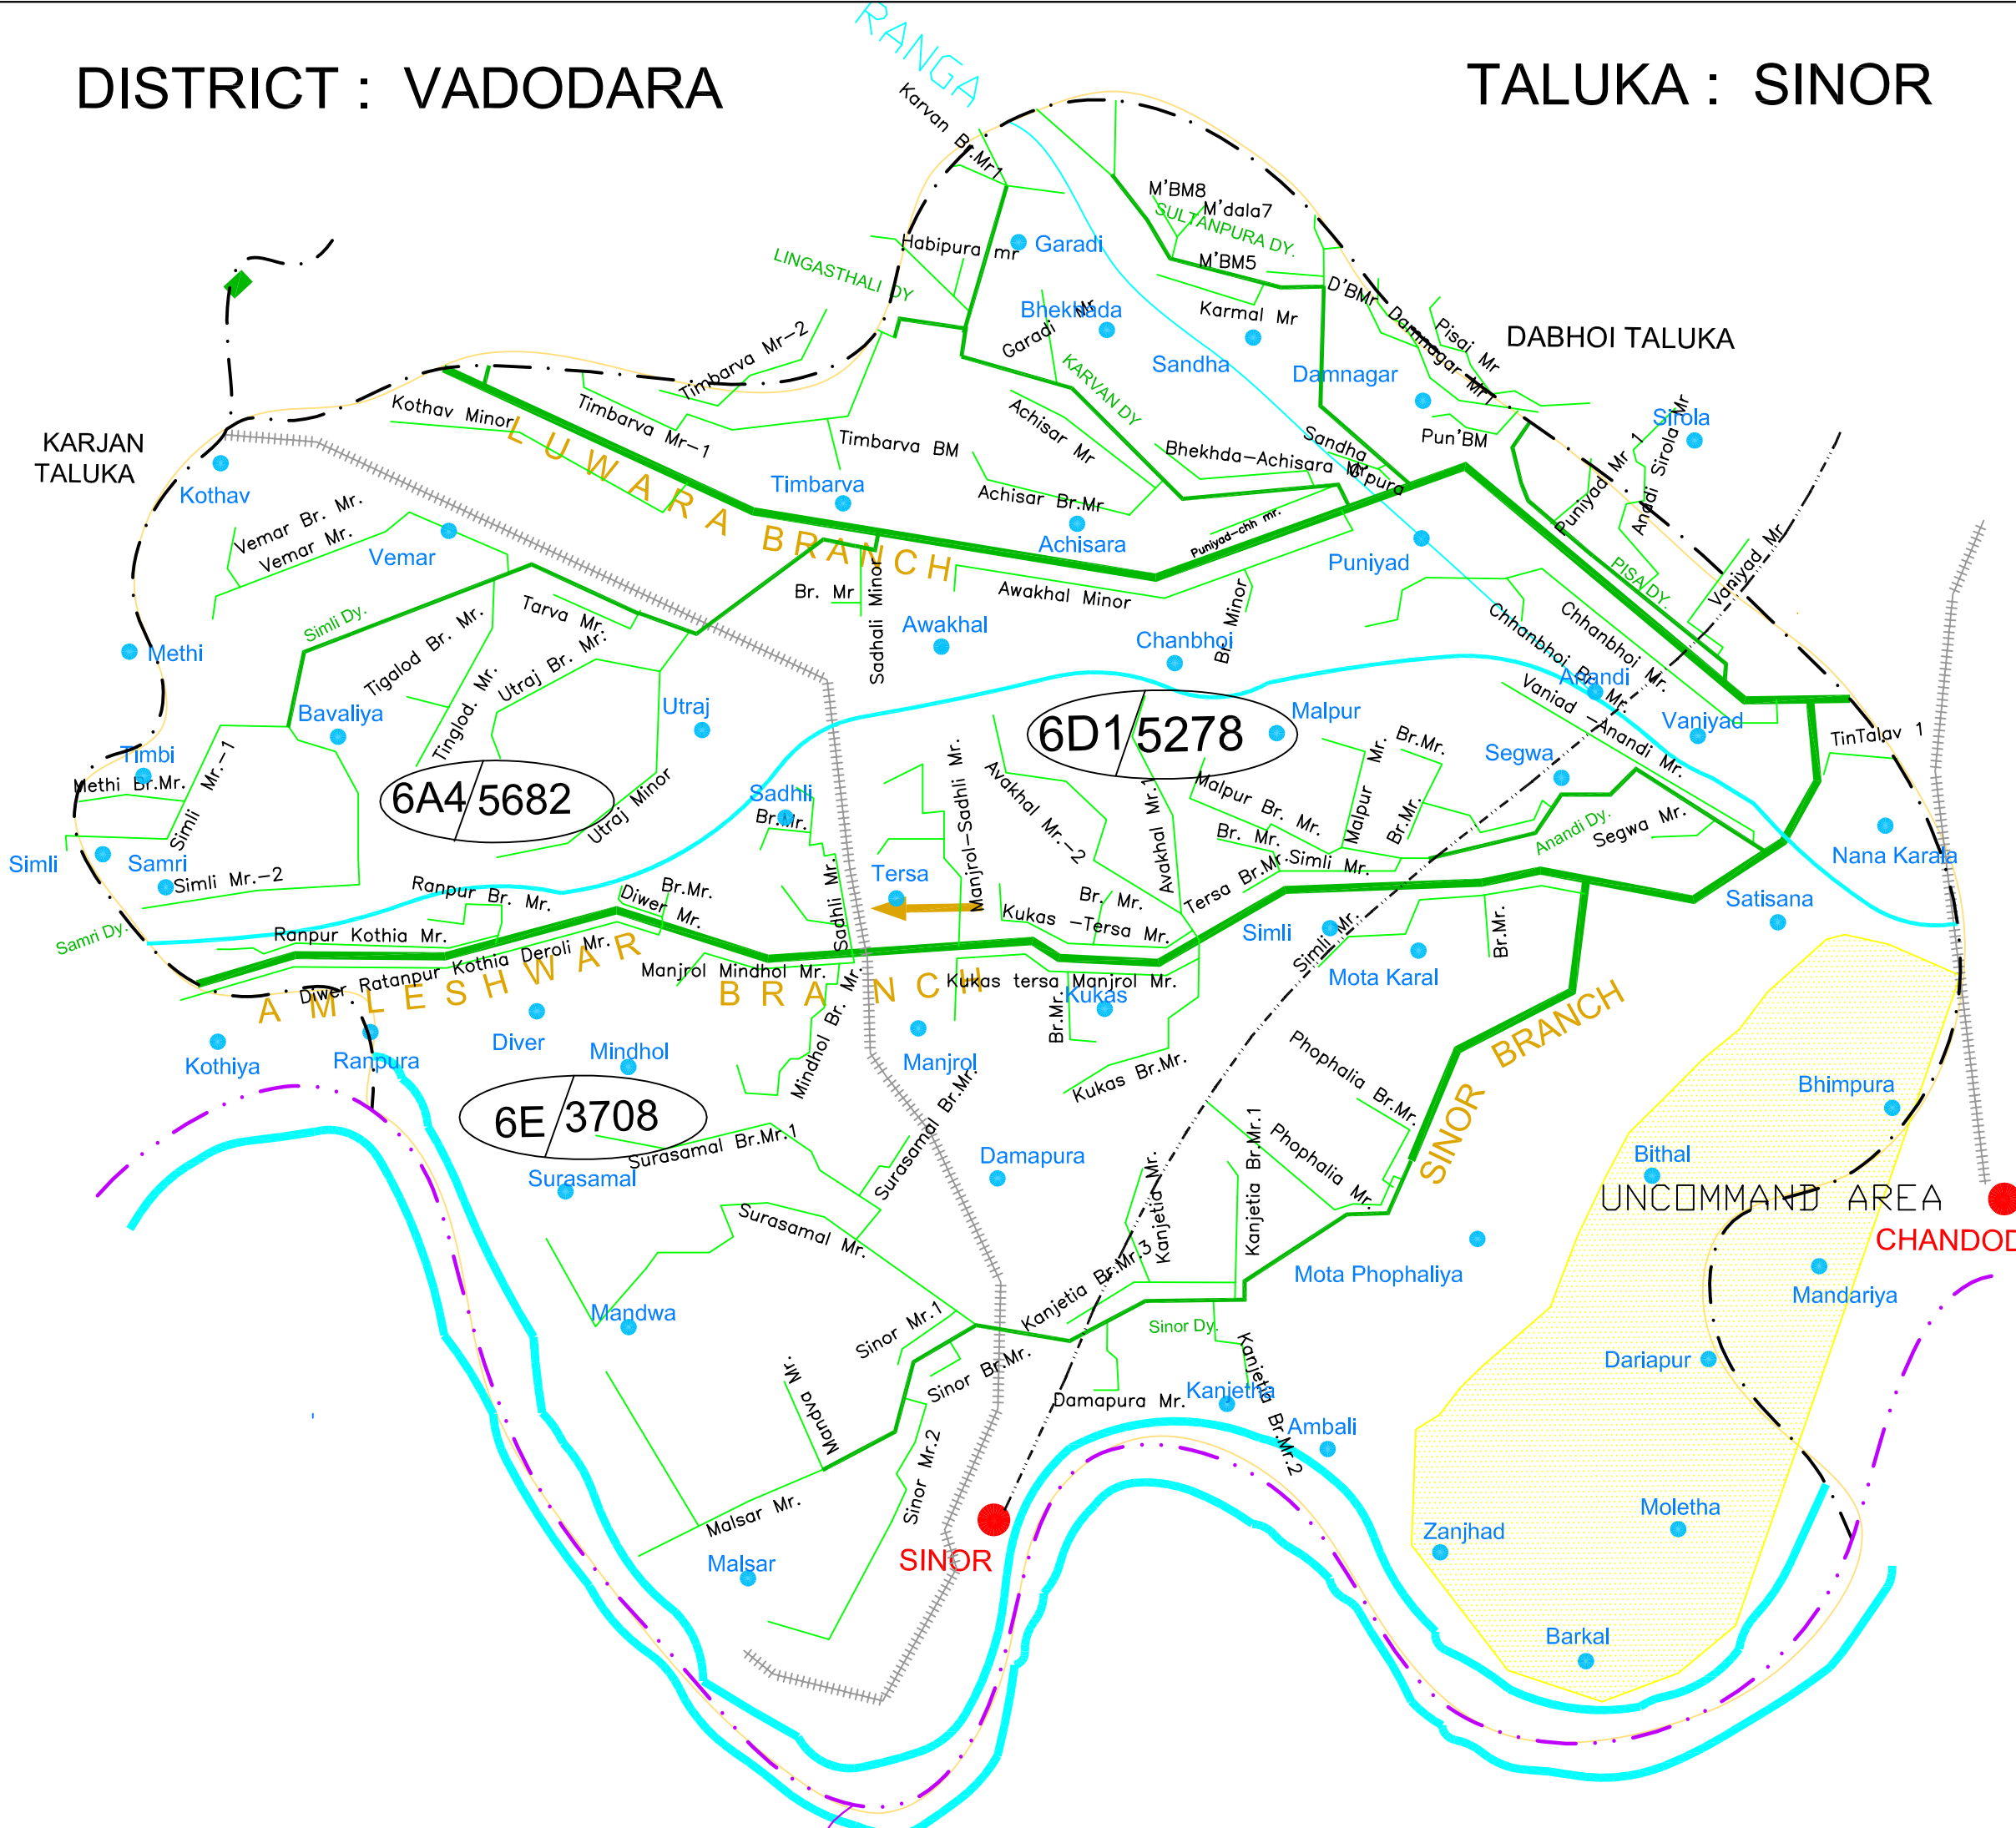

DISTRICT : VADODARA

TALUKA : SINOR

REFERENCES

1. NARMADA MAIN CANAL	
2. BRANCH CANAL	
3. DISTRIBUTORIES	
4. MINOR CANALS	
5. RAILWAY BG/NG/MG	
6. NATIONAL EXPRESSWAY	
7. NATIONAL HIGHWAY	
8. STATE HIGHWAY	
9. MAJOR DISTRICT ROAD	
10. OTHER DISTRICT ROAD	
11. DISTRICT BOUNDARY	
12. TALUKA BOUNDARY	
13. OTHER PROJECT COMMOND	
14. KHAR LAND	
15. TANKS / PONDS	
16. CITY AREA	
17. INDUSTRIAL AREA	
18. DISTRICT LOCATION	
18. TALUKA LOCATION	
20. VILLAGE LOCATION	

Sardar Sarovar Narmada Nigam Limited.

MAP OF SINOR TALUKA
UNDER PHASE-1

CHIEF ENGINEER(CANALS-1),
SSNNL, VADODARA