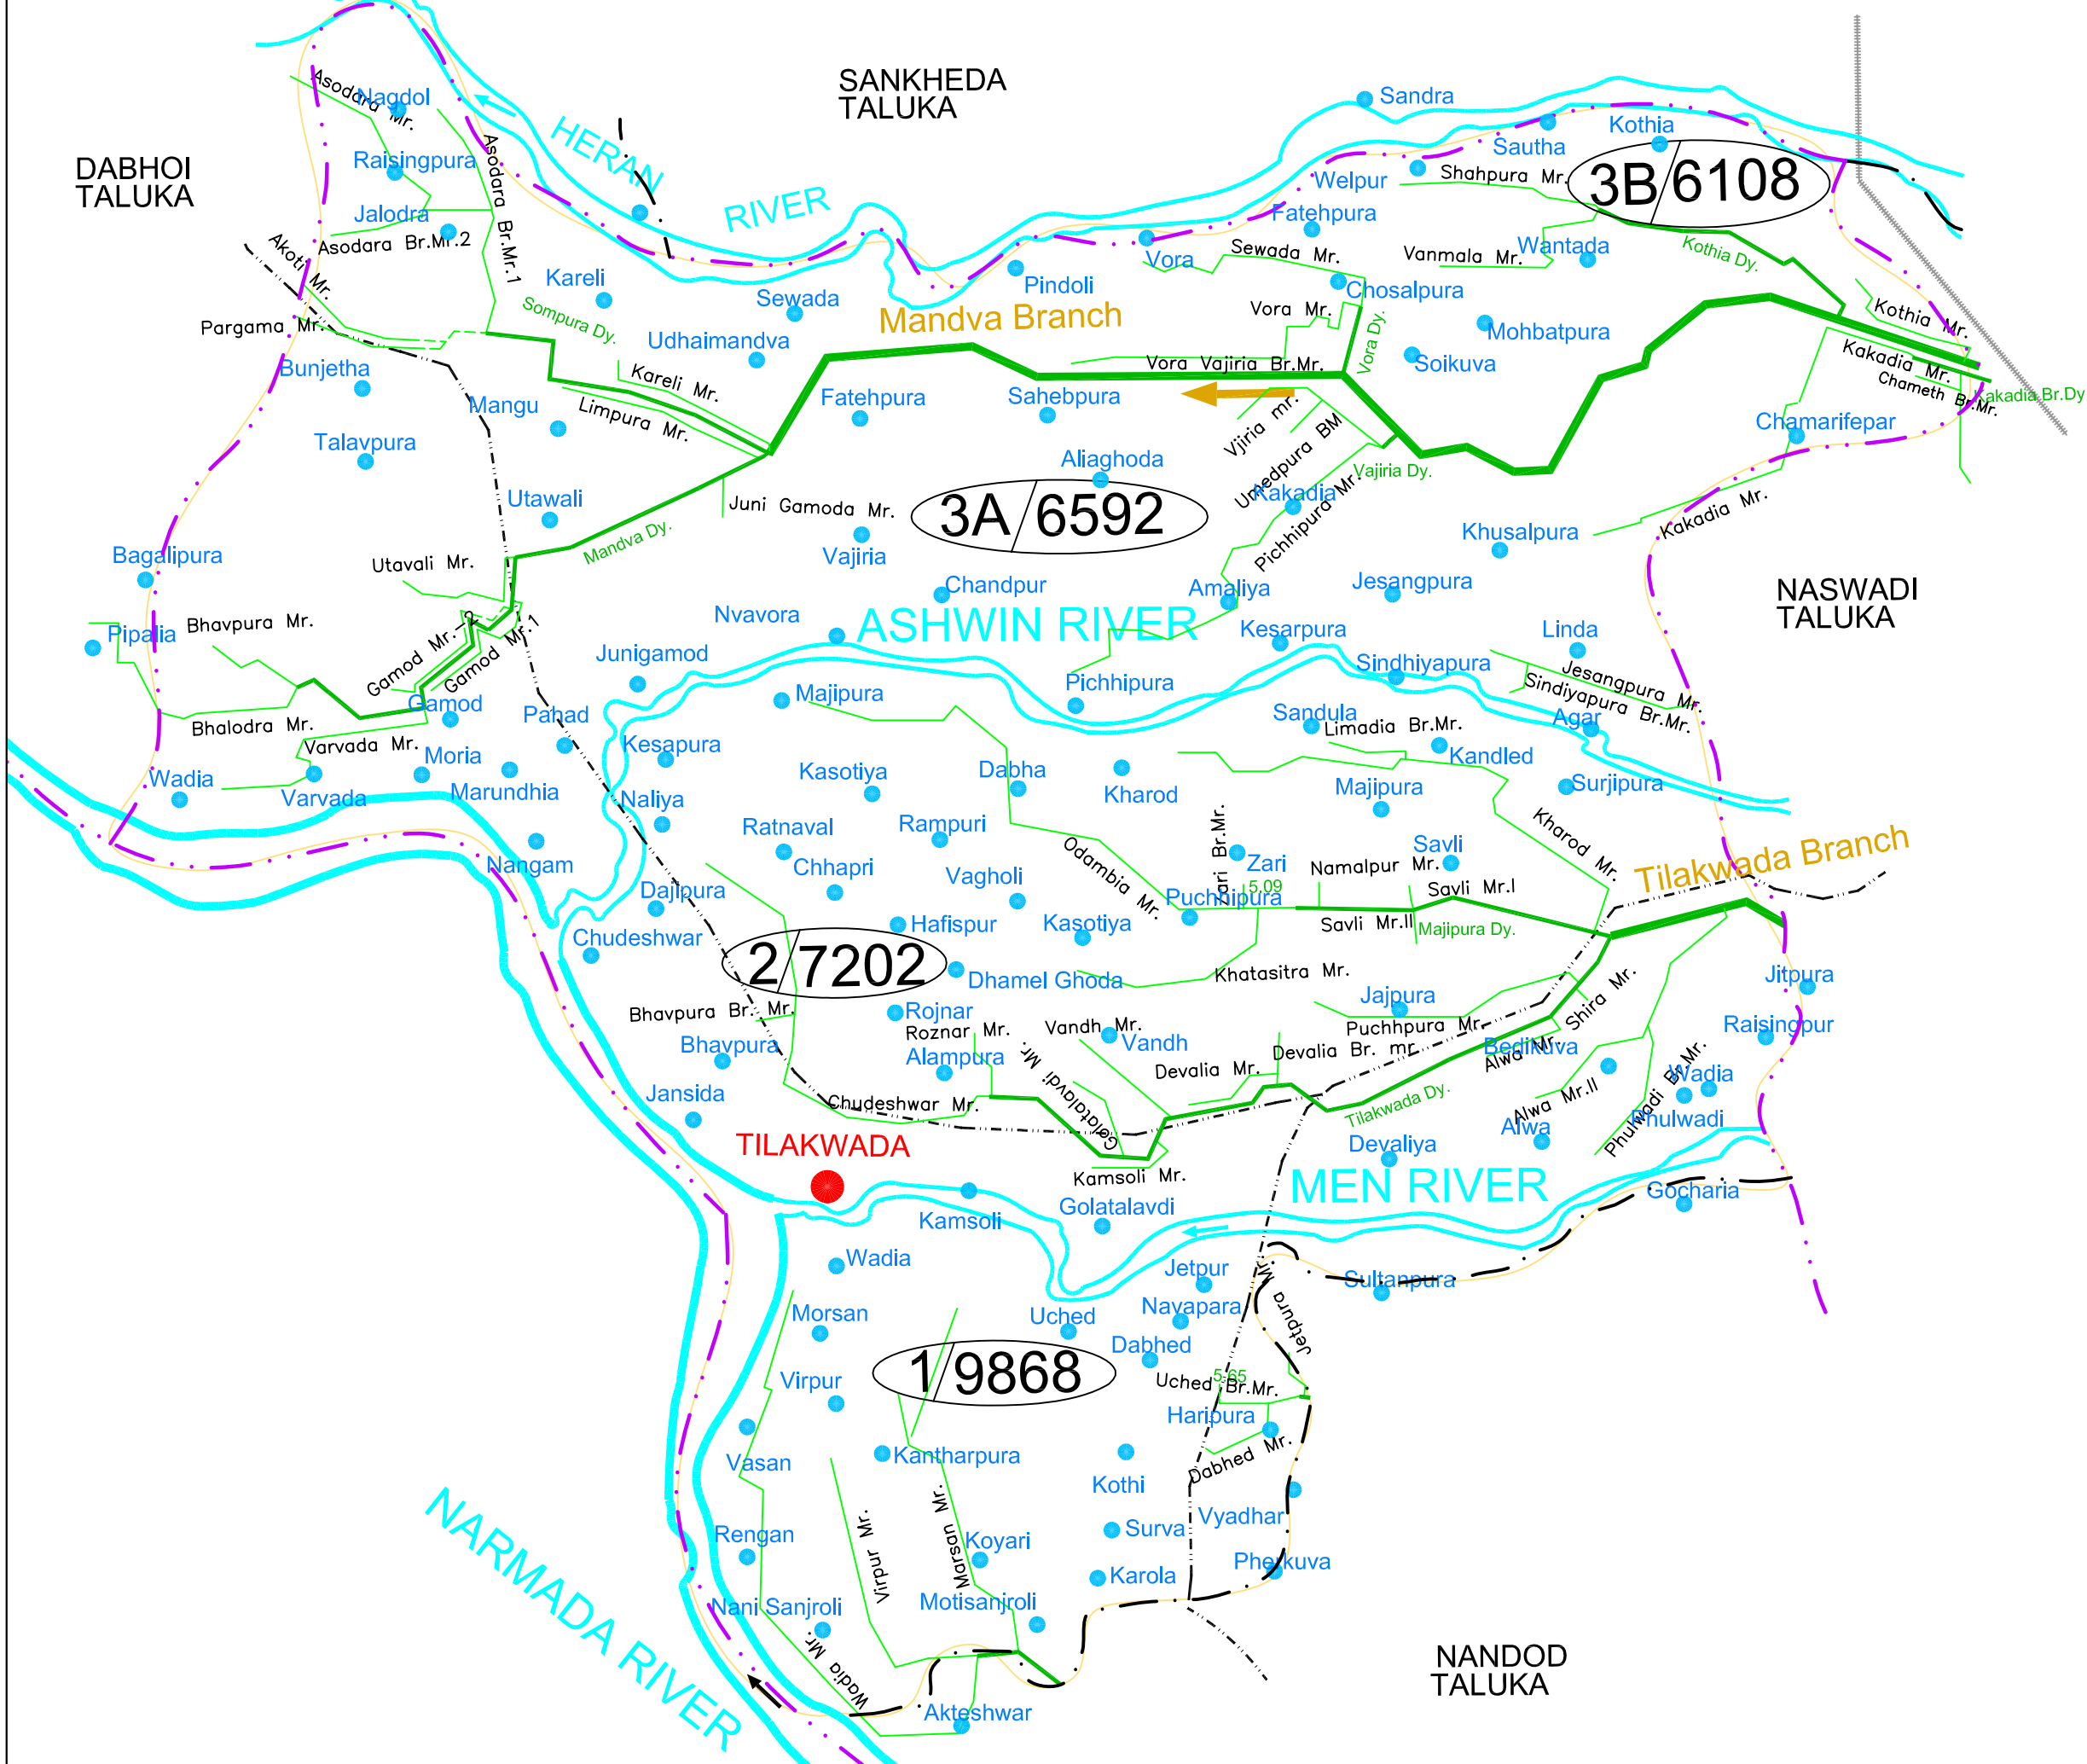

DISTRICT : VADODARA

TALUKA : TILAKWADA

REFERENCES

1. NARMADA MAIN CANAL	
2. BRANCH CANAL	
3. DISTRIBUTORIES	
4. MINOR CANALS	
5. RAILWAY BG/NG/MG	
6. NATIONAL EXPRESSWAY	
7. NATIONAL HIGHWAY	
8. STATE HIGHWAY	
9. MAJOR DISTRICT ROAD	
10. OTHER DISTRICT ROAD	
11. DISTRICT BOUNDARY	
12. TALUKA BOUNDARY	
13. OTHER PROJECT COMMOND	
14. KHAR LAND	
15. TANKS / PONDS	
16. CITY AREA	
17. INDUSTRIAL AREA	
18. DISTRICT LOCATION	
18. TALUKA LOCATION	
20. VILLAGE LOCATION	

Sardar Sarovar Narmada Nigam Limited.

MAP OF TILAKWADA TALUKA UNDER PHASE-1

CHIEF ENGINEER(CANALS-1),
SSNNL, VADODARA