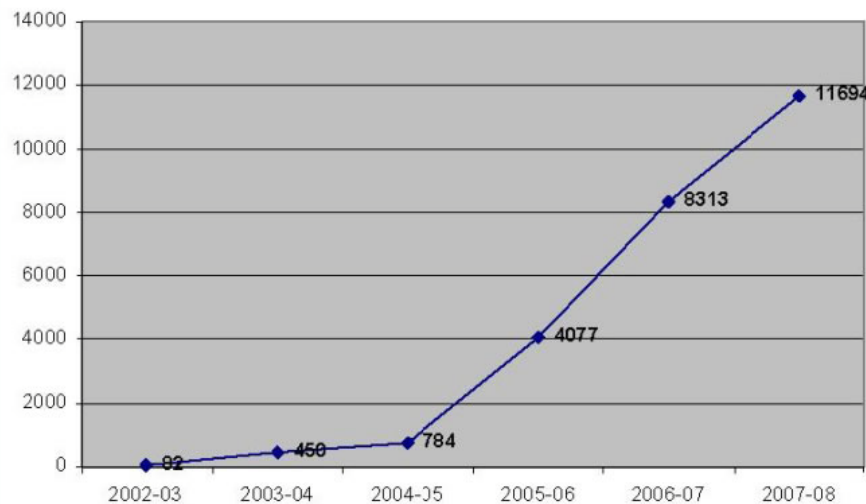

Drinking Water Supply Project

Graph depicts the Progress of the State.

Scaling up of Reforms  
(No. of Pani Samitis formed)